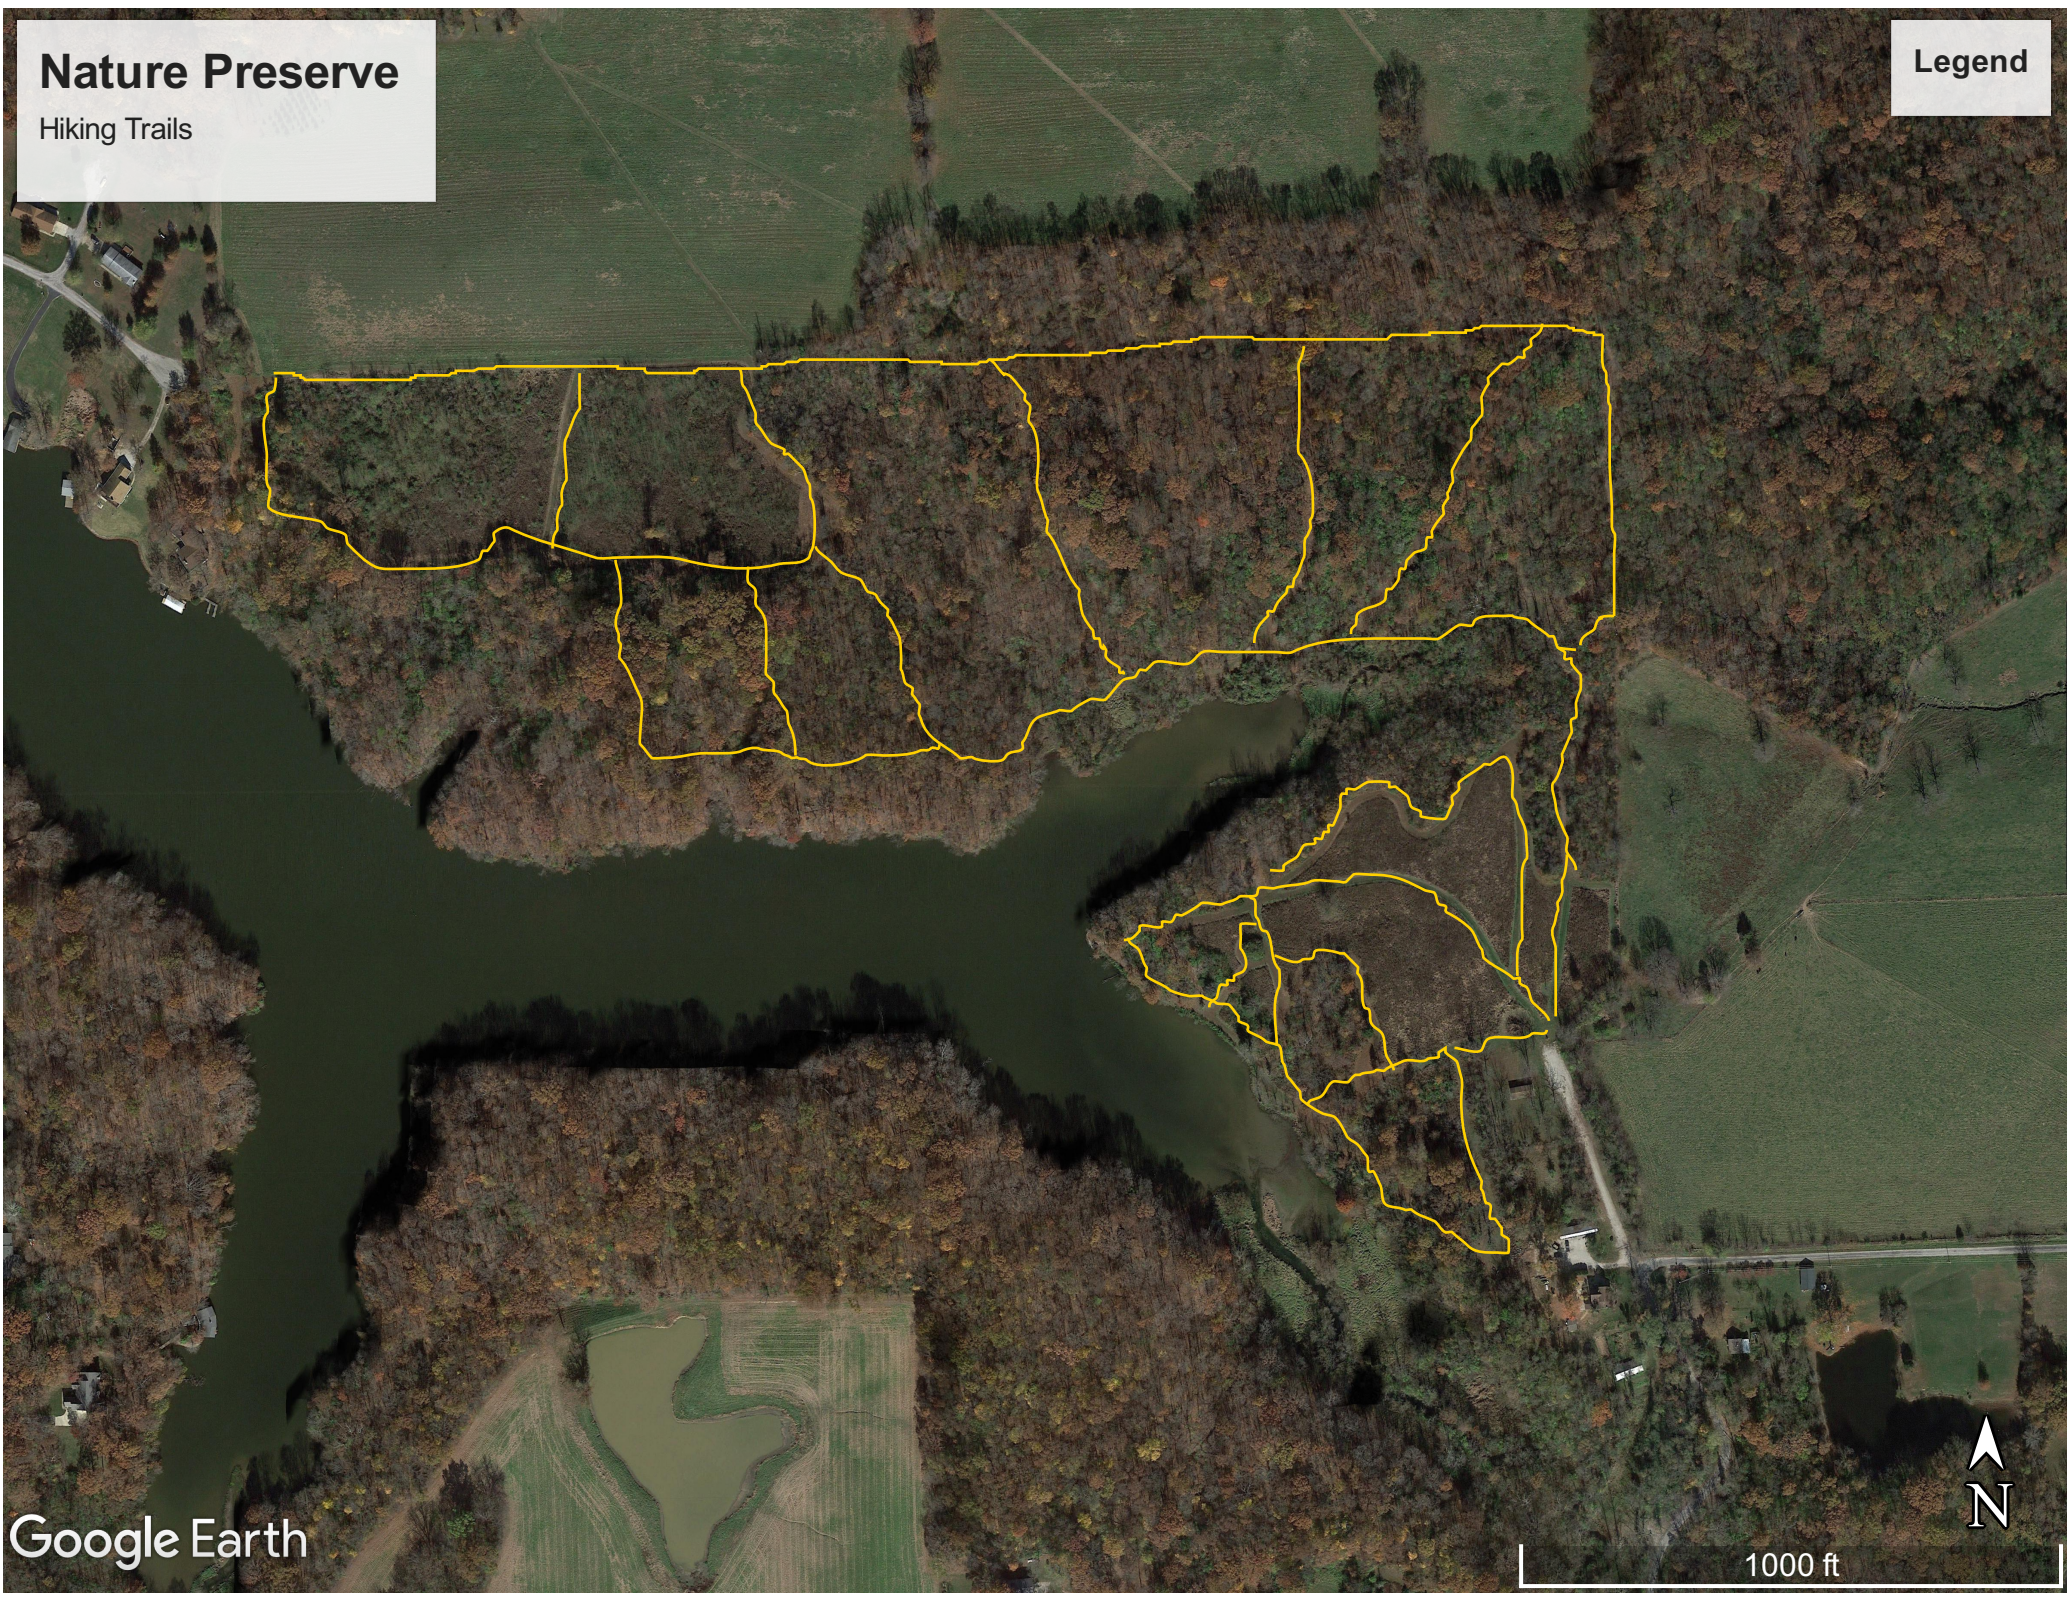

Nature Preserve

Hiking Trails

Legend

Google Earth

1000 ft